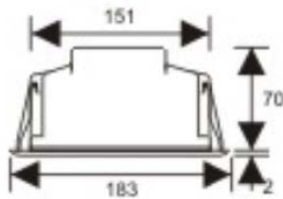

### Specification:

Model	CSK-56P
Description	5" Ceiling Speaker
Rated Power Output	6W
Line Input	100V or 70V
Frequency Response	110-13KHz
SPL(@1W/m)	88dB
Speaker Unit	5" full range paper cone
Cutout	151mm
Dimension	Φ183×72mm
Material	ABS enclosure, metal grille and ABS back cover
Mounting Way	In-ceiling spring clip quick installation
Weight	0.6kg

### Dimension & Mounting: