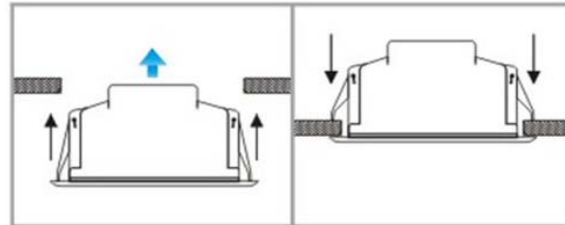

### Feature:

- ✓ Commercial ceiling speaker with transformer
- ✓ Ideal for school, office, hotel and airport background music system
- ✓ Economy range ceiling speaker with ABS cover
- ✓ Rated power output 6W at 100V
- ✓ 5" full range paper driver unit
- ✓ Line input 100V or 70V
- ✓ ABS enclosure, metal grille and ABS back cover
- ✓ In-ceiling quick installation by spring clip

### Specification:

Model	CSK-56P
Description	5" Ceiling Speaker
Rated Power Output	6W
Line Input	100V or 70V
Frequency Response	110-13KHz
SPL(@1W/m)	88dB
Speaker Unit	5" full range paper cone
Cutout	151mm
Dimension	Φ183×72mm
Material	ABS enclosure, metal grille and ABS back cover
Mounting Way	In-ceiling spring clip quick installation
Weight	0.6kg

### Dimension & Mounting: